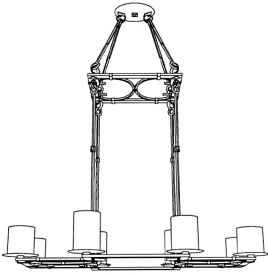

Steel Dark Patina

Steel Ash Patina

Steel Bronze Patina

BULB USAGE:

Size 1 1 x 200 watt maximum bulb (standard bulb)

Size 2 1 x 150 watt maximum bulb (standard bulb)

Size 3 1 x 100 watt maximum bulb (standard bulb)

Size 4 1 x 75 watt maximum bulb (standard bulb)

MOUNTING OPTIONS:

Sconce

DETAILS:

Features included in the price of each fixture:

- mounting hardware

IN STOCK

BRIDLE

SIZES:

Size 1 Fixture 104.5W x 70.2D cm

Custom options also available

INDOOR FINISH OPTIONS:

Steel Dark Patina

Steel Ash Patina

Natural Steel

Steel Bronze Patina

Up-charges may apply for any drop over 243 cm.

Down lights available upon request, up-charges may apply.

CAELUM

SIZES:

Size 1 Fixture 78.7W x 78.7D x 78.7H cm

Size 2 Fixture 66.0W x 66.0D x 66.0H cm

Size 3 Fixture 53.3W x 53.3D x 53.3H cm