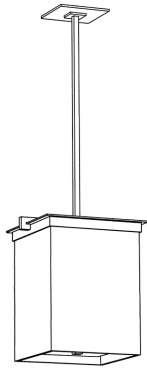

Size 4 Fixture 20.3W x 26.7D x 53.3H cm

Size 5 Fixture 16.5W x 23.5D x 42.6H cm

Custom options also available

INDOOR FINISH OPTIONS:

Steel Dark Patina

Steel Ash Patina

Natural Steel

Steel Bronze Patina

- mounting hardware

RUM

SIZES:

Size 1 Fixture 15.2W x 16.8D x 35.6H cm

Size 2 Fixture 12.7W x 14.3D x 30.5H cm

Custom options also available

INDOOR FINISH OPTIONS:

Steel Dark Patina

DETAILS:

Features included in the price of each fixture:

- mounting hardware

IN STOCK

STEEG

SIZES:

Size 1 Fixture 46.7W x 43.8D x 56.4H cm

Size 2 Fixture 39.1W x 36.2D x 46.2H cm

Size 2 33.0W x 33.0D x 43.2H cm

Size 3 40.6W x 40.6D x 53.3H cm

DETAILS:

Features included in the price of each fixture:

- mounting hardware
- standard wiring concealed inside stem
- custom stem for use with sloped ceiling; must be specified when order is placed
- diffuser