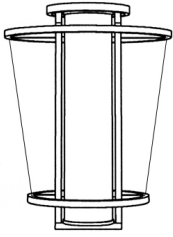

SIZES:

- Size 1 Fixture 46.7Dia (top) x 33.5Dia (bottom) x 62.4H cm
Size 2 Fixture 35.7Dia (top) x 25.6Dia (bottom) x 48.6H cm
Size 3 Fixture 28.9Dia (top) x 19.0Dia (bottom) x 40.4H cm
Size 4 Fixture 18.7Dia (top) x 12.5Dia (bottom) x 27.5H cm
Custom options also available

MOUNTING OPTIONS:

- Hanging
Surface

DETAILS:

Features included in the price of each fixture:

- mounting hardware
- standard wiring concealed inside stem
- custom stem for use with sloped ceiling; must be specified when order is placed.

Overall drop must be specified when order is placed.

Up-charges may apply for any drop over 243 cm

LUCERNE (CEILING MOUNT)

SIZES:

- Size 1 Fixture 46.7Dia (top) x 33.5Dia (bottom) x 62.4H cm
 - Size 2 Fixture 35.7Dia (top) x 25.6Dia (bottom) x 48.6H cm
 - Size 3 Fixture 28.9Dia (top) x 19.0Dia (bottom) x 40.4H cm
 - Size 4 Fixture 18.7Dia (top) x 12.5Dia (bottom) x 27.5H cm
- Custom options also available