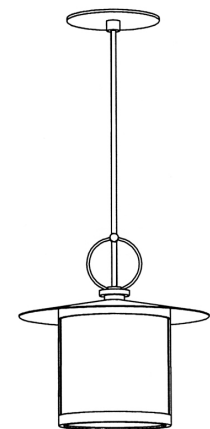

Steel Bronze Patina

BULB USAGE:

12 x 25 watt maximum bulb on the top (reflector bulb)

4 x 35 watt maximum bulb on the bottom (halogen bulb)

MOUNTING OPTIONS:

Hanging

DETAILS:

Features included in the price of each fixture:

Size 3 1 x 150 watt maximum bulb (standard bulb)

Size 4 1 x 100 watt maximum bulb (standard bulb)

Size 5 1 x 60 watt maximum bulb (standard bulb)

MOUNTING OPTIONS:

Hanging

Surface

DETAILS:

Features included in the price of each fixture:

- mounting hardware
- custom stem for use with sloped ceiling; must be specified when order is placed
- diffuser

Standard drop dimensions:

Size 1 66.7cm up to 309.2cm

Size 2 57.1cm up to 299.1cm

Size 3 47.6cm up to 289.5cm

Size 4 38.1cm up to 280.0cm

Size 5 28.6cm up to 270.5cm

Overall drop must be specified when order is placed.

Upcharges may apply for drop greater than standards listed above.

CERCHIO (FLOOR)

SIZES:

Size 4 Fixture 41.3W x 54.0D x 179.1H cm