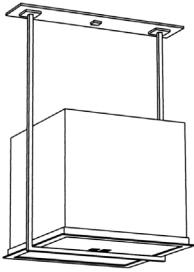

MOUNTING OPTIONS:

- Ceiling/flush

DETAILS:

Features included in the price of each fixture:

- mounting hardware

MADIERA

SIZES:

- Size 1 Fixture 137.2Dia cm
 - Size 2 Fixture 116.8Dia cm
 - Size 3 Fixture 96.5Dia cm
 - Size 4 Fixture 70.5Dia cm
- Custom options also available

Up-charges may apply for any drop over 243 cm.

Down lights available upon request, up-charges may apply.

MARKET

SIZES:

Size 1 Fixture 43.1W x 45.7D cm

Custom options also available

INDOOR FINISH OPTIONS:

Steel Dark Patina