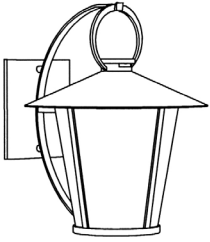

PASSAGE (WALL MOUNT)

SIZES:

Size 1 Fixture 68.6W x 78.7D x 83.8H cm

Size 2 Fixture 52.7W x 59.7D x 63.5H cm

Size 3 Fixture 40.6W x 48.2D x 50.8H cm

Size 4 Fixture 26.7W x 30.5D x 34.3H cm

Custom options also available