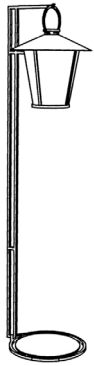

Size 3 1 x 75 watt maximum bulb on top (standard bulb)

Size 4 1 x 40 watt maximum bulb on top (standard bulb)

MOUNTING OPTIONS:

Hanging

Surface

DETAILS:

Features included in the price of each fixture:

- mounting hardware
- diffuser

Standard drop dimensions:

Size 1 88.9cm up to 327.7cm

Size 2 68.6cm up to 307.3cm

Size 3 58.9cm up to 294.6cm

Size 4 38.1cm up to 276.9cm

Overall drop must be specified when order is placed.

Upcharges may apply for any drop greater than standards listed above.

PASSAGE (FLOOR)

SIZES:

Size 2 Fixture 52.7W x 60.9D x 186.7H cm

Size 3 Fixture 40.6W x 47.0D x 179.7H cm

Custom options also available

INDOOR FINISH OPTIONS:

Steel Dark Patina

Steel Ash Patina