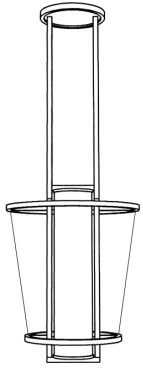

SHADE DIMENSIONS:

- Size 1 14.6W x 14.6D x 36.0H cm
- Size 2 13.2W x 13.2D x 32.7H cm
- Size 3 11.0W x 11.0D x 27.9H cm

DETAILS:

Features included in the price of each fixture:

- mounting hardware

IN STOCK

Pricing Guide 2010
01.03.10 update

LU

SIZES:

Size 1 Fixture 46.7W (bottom) x 49.4D (top) x 66.7H cm

Size 2 Fixture 35.7W (bottom) x 39.2D (top) x 52.7H cm

Size 3 Fixture 28.9W (bottom) x 31.4D (top) x 43.8H cm

Size 4 1 x 40 watt maximum bulb (tubular bulb)

MOUNTING OPTIONS:

Sconce

DETAILS:

Features included in the price of each fixture:

- mounting hardware

IN STOCK

LUCERNE

SIZES:

- Size 1 Fixture 46.7Dia (top) x 33.5Dia (bottom) x 62.4H cm
Size 2 Fixture 35.7Dia (top) x 25.6Dia (bottom) x 48.6H cm
Size 3 Fixture 28.9Dia (top) x 19.0Dia (bottom) x 40.4H cm
Size 4 Fixture 18.7Dia (top) x 12.5Dia (bottom) x 27.5H cm
Custom options also available