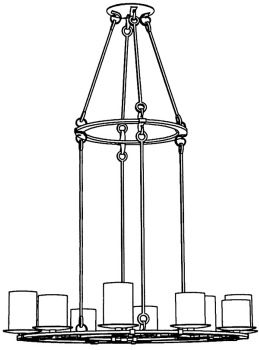

SIZES:

- Size 1 Fixture 46.7Dia (top) x 33.5Dia (bottom) x 62.4H cm
Size 2 Fixture 35.7Dia (top) x 25.6Dia (bottom) x 48.6H cm
Size 3 Fixture 28.9Dia (top) x 19.0Dia (bottom) x 40.4H cm
Size 4 Fixture 18.7Dia (top) x 12.5Dia (bottom) x 27.5H cm
Custom options also available

MOUNTING OPTIONS:

- Ceiling/flush

DETAILS:

Features included in the price of each fixture:

- mounting hardware

MADIERA

SIZES:

- Size 1 Fixture 137.2Dia cm
 - Size 2 Fixture 116.8Dia cm
 - Size 3 Fixture 96.5Dia cm
 - Size 4 Fixture 70.5Dia cm
- Custom options also available