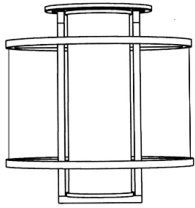

MOUNTING OPTIONS:

Hanging

DETAILS:

Features included in the price of each fixture:

- mounting hardware
- standard wiring concealed inside the stem
- custom stem for use with sloped ceiling; must be specified when order is placed.

Overall drop must be specified when order is placed.

Up-charges may apply for drop over 243cm.

GARDA (CEILING MOUNT)

SIZES:

Size 1	Fixture 36.8Dia x 57.8H cm
Size 2	Fixture 36.8Dia x 42.5H cm
Size 3	Fixture 31.8Dia x 48.6H cm
Size 4	Fixture 31.8Dia x 34.7H cm
Size 5	Fixture 26.4Dia x 39.6H cm
Size 6	Fixture 26.4Dia x 28.4H cm
Size 7	Fixture 21.9Dia x 31.0H cm
Size 8	Fixture 21.9Dia x 21.9H cm
Size 9	Fixture 16.8Dia x 23.1H cm
Size 10	Fixture 16.8Dia x 17.4H cm