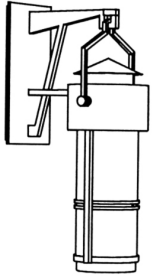

Standard drop dimensions:

Size 1 104.1cm up to 343.5cm

Size 2 85.7cm up to 325.1cm

Size 3 69.9cm up to 309.2cm

Size 4 57.8cm up to 297.2cm

Size 5 47.0cm up to 286.4cm

Overall drop must be specified when order is placed.

Upcharges may apply for any drop greater than standards listed above.

QUILL (WALL MOUNT)

SIZES:

Size 1 Fixture 34.9W x 40.6D x 99.7H cm

Size 2 Fixture 30.5W x 35.6D x 81.3H cm

Size 3 Fixture 24.1W x 30.5D x 65.4H cm