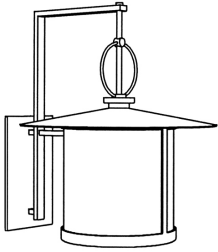

Size 4 38.1cm up to 280.0cm

Size 5 28.6cm up to 270.5cm

Overall drop must be specified when order is placed.

Upcharges may apply for drop greater than standards listed above.

CERCHIO (FLOOR)

SIZES:

Size 4 Fixture 41.3W x 54.0D x 179.1H cm

Steel Dark Patina

Steel Ash Patina

Steel Bronze Patina

FLOOR LAMP

BULB USAGE:

Size 4 1 x 100 watt. maximum bulb (standard bulb)

DETAILS:

Features included in the price of each fixture:

- dimmer switch on the cord
- diffuser

CERCHIO (WALL MOUNT)

SIZES:

Size 1 Fixture 62.2W x 72.4D x 73.7H cm

Size 2 Fixture 54.6W x 63.5D x 64.8H cm

Size 3 Fixture 44.4W x 51.4D x 52.7H cm

Size 4 Fixture 36.2W x 41.9D x 44.1H cm

Size 5 Fixture 26.0W x 30.5D x 31.1H cm

Custom options also available

INDOOR FINISH OPTIONS:

Steel Dark Patina

Steel Ash Patina

Natural Steel

Steel Bronze Patina

OUTDOOR FINISH OPTIONS: