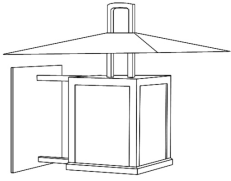

Standard drop dimensions:

Size 1 85.1cm up to 322.5cm

Size 2 72.3cm up to 309.8cm

Size 3 9.7cm up to 297.2cm

Size 4 47.0cm up to 284.5cm

Size 5 34.3cm up to 271.8cm

Upharges may apply for drop greater than standards listed above.

CAELUM (WALL MOUNT)

SIZES:

Size 1 Fixture 80.0W x 82.5D x 76.2H cm

Size 2 Fixture 66.0W x 68.6D x 62.9H cm

Size 3 Fixture 53.3W x 55.9D x 50.8H cm

Size 4 Fixture 40.6W x 43.2D x 39.4H cm

Size 5 Fixture 27.9W x 30.5D x 30.5H cm