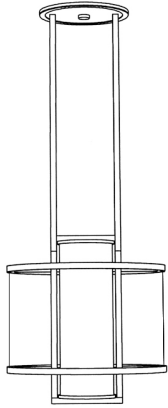

Sample for approval required prior to production.

Standard shade material aquarelle paper

SHADE DIMENSIONS:

Size 1 40.6W x 22.9D x 23.0H cm

DETAILS:

Features included in the price of each fixture:

- dimmer switch on the cord

BULB USAGE:

- Size 1 1 x 75 watt maximum bulb (standard bulb)
- Size 2 1 x 60 watt maximum bulb (standard bulb)
- Size 3 1 x 60 watt maximum bulb (standard bulb)

MOUNTING OPTIONS:

- Sconce

SHADES:

- Customer's own material may be used for shades.
- Sample for approval required prior to production.
- Standard shade material for indoor - aquarelle paper.
- Standard shade material for outdoor - frosted glass.

SHADE DIMENSIONS:

- Size 1 14.6W x 14.6D x 40.2H cm
- Size 2 13.2W x 13.2D x 35.4H cm
- Size 3 11.0W x 11.0D x 28.9H cm

DETAILS:

Features included in the price of each fixture:

- mounting hardware

Compatible compact fluorescent bulbs available. Price upon request.

IN STOCK

GARDA

SIZES:

Size 1	Fixture 36.8Dia x 57.8H cm
Size 2	Fixture 36.8Dia x 42.5H cm
Size 3	Fixture 31.8Dia x 48.6H cm
Size 4	Fixture 31.8Dia x 34.7H cm
Size 5	Fixture 26.4Dia x 39.6H cm
Size 6	Fixture 26.4Dia x 28.4H cm
Size 7	Fixture 21.9Dia x 31.0H cm
Size 8	Fixture 21.9Dia x 21.9H cm
Size 9	Fixture 16.8Dia x 23.1H cm
Size 10	Fixture 16.8Dia x 17.4H cm