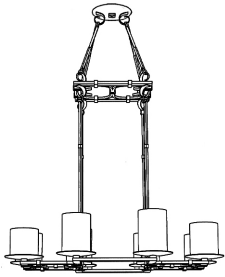

BULB USAGE:

Size 1	1 x 150 watt maximum bulb (standard bulb)
Size 2	1 x 60 watt maximum bulb (tubular bulb)
Size 3	1 x 60 watt maximum bulb (tubular bulb)
Size 4	1 x 75 watt maximum bulb (standard bulb)
Size 5	1 x 60 watt maximum bulb (standard bulb)
Size 6	1 x 60 watt maximum bulb (standard bulb)
Size 7	1 x 40 watt maximum bulb (tubular bulb)
Size 8	1 x 40 watt maximum bulb (tubular bulb)
Size 9	1 x 25 watt maximum bulb (tubular bulb)
Size 10	1 x 25 watt maximum bulb (tubular bulb)

MOUNTING OPTIONS:

Ceiling/flush

DETAILS:

Features included in the price of each fixture:

- mounting hardware

HARNESS

SIZES:

Size 1 Fixture 79.4W x 58.6D cm