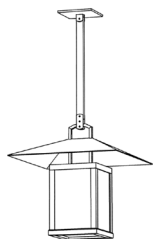

SIZES:

Size 1 Fixture 104.5W x 70.2D cm

Custom options also available

INDOOR FINISH OPTIONS:

Steel Dark Patina

Steel Ash Patina

Natural Steel

Steel Bronze Patina

BULB USAGE:

8 x 25 watt maximum bulb (reflector bulb)

MOUNTING OPTIONS:

Hanging

DETAILS:

Features included in the price of each fixture:

- mounting hardware

Overall drop must be specified when order is placed.

Up-charges may apply for any drop over 243 cm.

Down lights available upon request, up-charges may apply.

CAELUM

SIZES:

Size 1 Fixture 78.7W x 78.7D x 78.7H cm

Size 2 Fixture 66.0W x 66.0D x 66.0H cm

Size 3 Fixture 53.3W x 53.3D x 53.3H cm

Size 4 Fixture 40.6W x 40.6D x 40.6H cm

Size 5 Fixture 27.9W x 27.9D x 27.9H cm

Custom options also available

INDOOR FINISH OPTIONS:

Steel Dark Patina

Steel Ash Patina

Natural Steel

Steel Bronze Patina